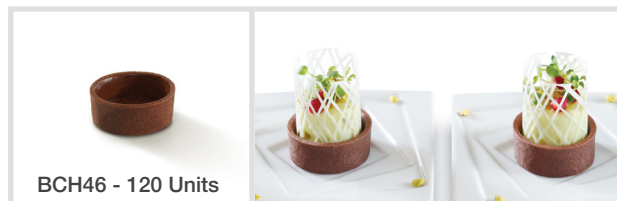

RB BAKED SHELLS RANGE

RB BAKED 100% BUTTER SWEET SHORTBREAD PASTRY SHELLS

32mm Baked Shortbread Shell

BSS32 - 252 Units

40mm Baked Shortbread Shell

BSS40 - 150 Units

46mm Baked Shortbread Shell

BSS46 - 120 Units

56mm Baked Shortbread Shell

BSS56 - 96 Units

80mm Baked Shortbread Shell

BSS80 - 54 Units

97mm Baked Rectangle Shortbread Shell

BSS97 - 84 Units

RB BAKED 100% BUTTER SWEET CHOCOLATE SHORTBREAD PASTRY SHELLS

40mm Baked Chocolate Shortbread Shell

BCH40 - 150 Units

46mm Baked Chocolate Shortbread Shell

BCH46 - 120 Units

56mm Baked Chocolate Shortbread Shell

BCH56 - 96 Units

80mm Baked Chocolate Shortbread Shell

BCH80 - 54 Units