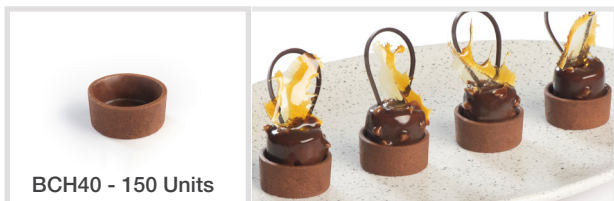

RB BAKED SHELLS RANGE

RB BAKED 100% BUTTER SWEET SHORTBREAD PASTRY SHELLS

32mm Baked Shortbread Shell

BSS32 - 252 Units

40mm Baked Shortbread Shell

BSS40 - 150 Units

46mm Baked Shortbread Shell

BSS46 - 120 Units

56mm Baked Shortbread Shell

BSS56 - 96 Units

80mm Baked Shortbread Shell

BSS80 - 54 Units

97mm Baked Rectangle Shortbread Shell

BSS97 - 84 Units

RB BAKED 100% BUTTER SWEET CHOCOLATE SHORTBREAD PASTRY SHELLS

40mm Baked Chocolate Shortbread Shell

BCH40 - 150 Units

46mm Baked Chocolate Shortbread Shell

BCH46 - 120 Units

56mm Baked Chocolate Shortbread Shell

BCH56 - 96 Units

80mm Baked Chocolate Shortbread Shell

BCH80 - 54 Units